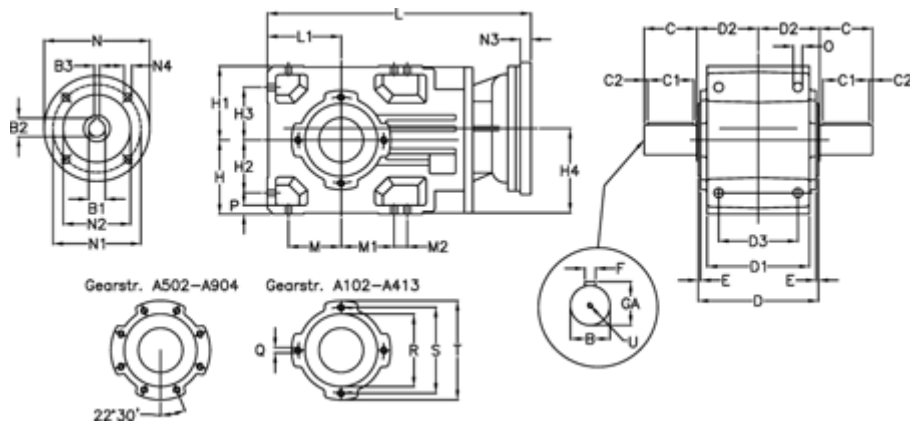

Article number: 29600100552240

Description: Bevel helical gearbox  
A102UD-5,5-P100B5

## Measures

|           |                                 |           |             |           |
|-----------|---------------------------------|-----------|-------------|-----------|
| B = 25    | D1 = 95                         | H1 = 70   | M2 = 0      | Q = M8x12 |
| B1 = 28   | D2 = 63                         | H2 = 50.0 | N = 250     | R = 80    |
| B2 = 31.3 | D3 = 75                         | H3 = 50.0 | N1 = 215    | S = 100   |
| B3 = 8    | Description = A102UD-xx-P100 B5 | H4 = 83.0 | N2 = 180    | T = 120   |
| C = 45    | E = 3.0                         | L = 312.0 | N3 = 0      | U = M8x19 |
| C1 = 35   | F = 8                           | L1 = 70   | N4 = M12x16 |           |
| C2 = 5.0  | GA = 28.0                       | M = 50.0  | O = 9.5     |           |
| D = 117   | H = 70                          | M1 = 50.0 | P = 9       |           |